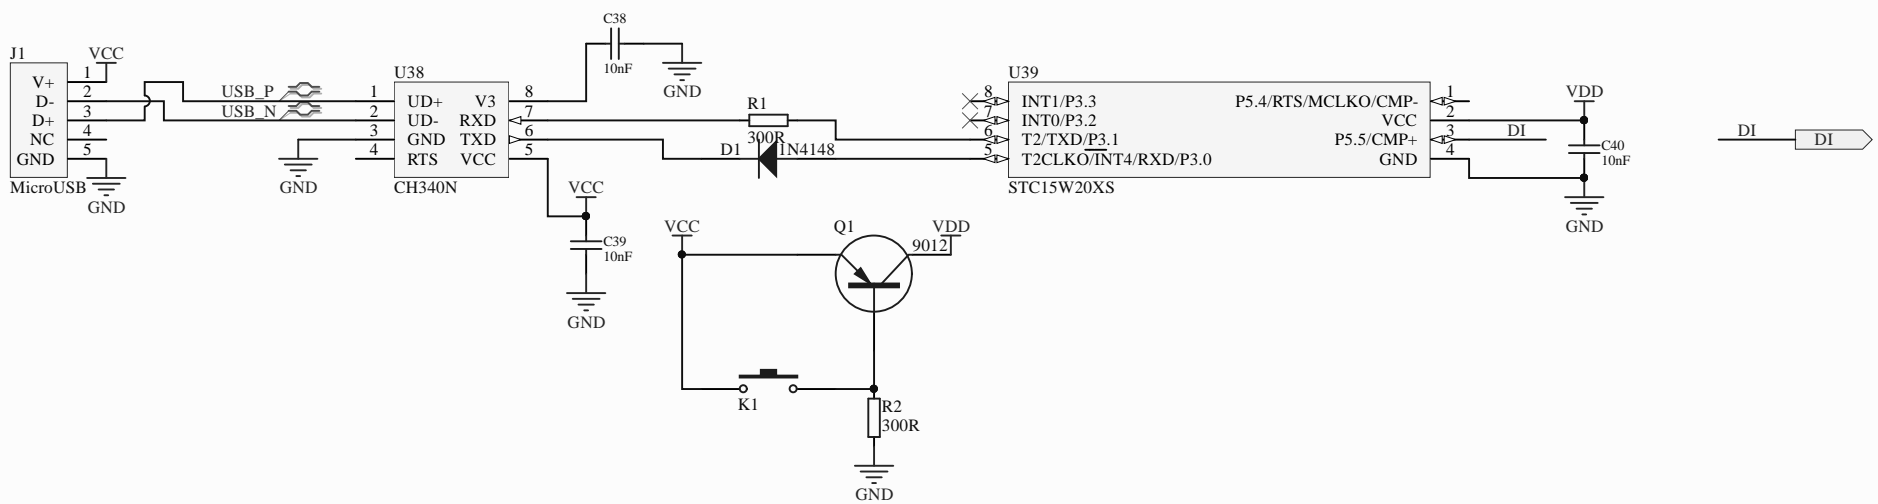

Title		
Size	Number	Revision
A4		
Date:	2020/11/17	Sheet of
File:	D:\硬木科技\snow flower\37LEDs.Sch	Drawn By:

Title		
Size	Number	Revision
A4		
Date:	2020/11/17	Sheet of
File:	D:\硬木科技\snow flower\MCU.SchDoc Drawn By:	

U_MCU
MCU.SchDoc

DI

U_37LEDs
37LEDs.SchDoc

DI

Title		
Size	Number	Revision
A4		
Date:	2020/11/17	Sheet of
File:	D:\硬木科技\snow flower\SNOW FLOWERS.SchDoc	